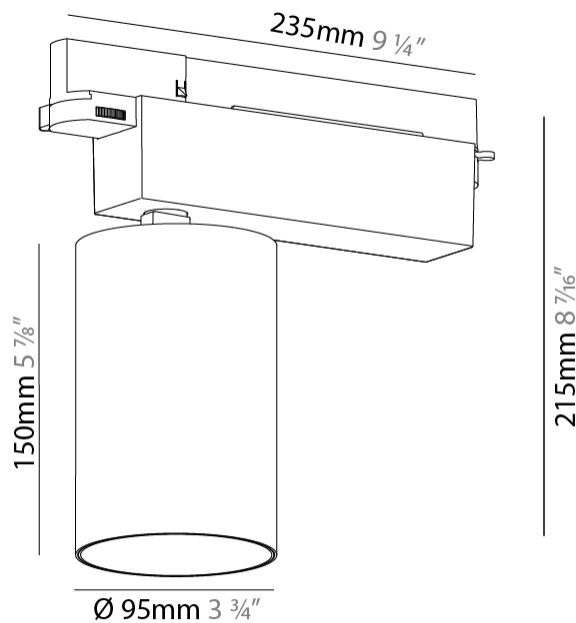

GENERAL

Series: Centriq
 Subseries: Centriq 95
 Brand: Prolicht
 Division: Architectural
 Mounting Type: Track
 Mounting Location: Ceiling
 Subcategory: Spots

PHYSICAL

Shape: Cylinder
 Diameter (mm): 95
 Diameter (in): 3 3/4
 Length (mm): 235
 Length (in): 9 1/4
 Height (mm): 150
 Height (in): 5 7/8
 Light Distribution: Adjustable / Direct
 Weight (kg): 1.495
 Weight (lbs): 3.3
 Fixture Finish: SSR / BKV / CWI / CRY / HAB / UFT / ITA / RUA / FTG / MYG / LOD / PUS / FRO / FUP / KIA / POP / BLS / SPG / MEY / GOH / GUM / CHC / COM / ABZ / JAG / OBR / MOS / ROR
 Fixture Material: Aluminum

OPTICAL

Reflector: 18 / 26 / 40
 Adjustability: Rotational 340°; Tilt 90°
 Upon Request: Special Beam Angles

RATINGS AND CERTIFICATIONS

Certified By: Certified for North American Standards
 IP rating: IP20

GENERAL

Series: Centriq
 Subseries: Centriq 75
 Brand: Prolicht
 Division: Architectural
 Mounting Type: Track
 Mounting Location: Ceiling
 Subcategory: Spots

PHYSICAL

Shape: Cylinder
 Diameter (mm): 75
 Diameter (in): 2 ¹⁵/₁₆
 Length (mm): 235
 Length (in): 9 ¹/₄
 Height (mm): 182
 Height (in): 7 ³/₁₆
 Light Distribution: Adjustable / Direct
 Weight (kg): 1.099
 Weight (lbs): 2.42
 Installation Requirement: Track or profile system
 Fixture Finish: SSR / BKV / CWI / CRY / HAB / UFT / ITA / RUA / FTG / MYG / LOD / PUS / FRO / FUP / KIA / POP / BLS / SPG / MEY / GOH / GUM / CHC / COM / ABZ / JAG / OBR / MOS / ROR
 Fixture Material: Aluminum Die Cast